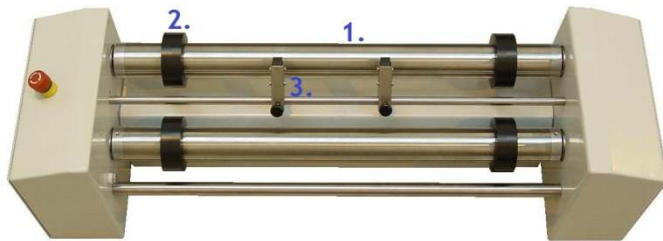

INDEX

PAPER FEED PARTS.....	3
MAIN DRIVE COMPARTMENT.....	3
MECHANICAL PARTS.....	4
ELECTRICAL COMPONENT PARTS.....	4

PAPER FEED PARTS

- 1.  SP 06 963
DRIVE ROLLER
ASSEMBLY
- 2.  SP 006 827
ROLLER GUIDE
ASSEMBLY
- 3.  SP 006 998
PRESSURE HEAD
ASSEMBLY
[9200 ONLY]

MAIN DRIVE COMPARTMENT

- 1.  SP 002 133
BEARING
- 2.  SP 006 973
BELT, FLAT, 575
X 20MM
- 3.  SP 006 972
PULLEY, MOTOR

4. SP 006 626
PULLEY, FLAT BELT
IDLER ASSEMBLY

5. SP 001 639
FOOT, 19MM

6. SP 005 804
PULLEY, FLAT BELT
DRIVE